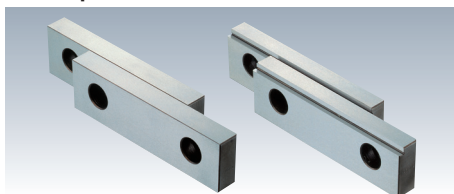

## Jaw plate

### Specifications

(2 pieces per set)

Compatible Models	Standard jaw plate		Step jaw plate	
	Order No.	No.	Order No.	No.
LTCV100(S,H,SH),LT5AU-100F(M)	978206	LTCV100-JA	930336	LTF100-SJ
LTCV125(S,H,SH)	978207	LTCV125-JA	930337	LTF125-SJ
LTCV160(S,H,SH,TH)	978208	LTCV160-JA	978209	LTCV160-SJ
LTCV200(S,H,SH,TH)	984582	LTCV200-JA	984583	LTCV200-SJ
LTFV75	962537	LTF75-JA	962538	LTF75-SJ
LTFV100Q	930332	LTF100-JA	930336	LTF100-SJ
LTFV/LTFH125Q	930333	LTF125-JA	930337	LTF125-SJ
LTFV/LTFH150Q	930334	LTF150-JA	930338	LTF150-SJ
LTFV/LTFH175Q	930335	LTF175-JA	930339	LTF175-SJ
LT630JV	919772	LT630JV-JA	919911	LT630JV-SJ
LT100M,LT100MC,LT100SP,LTM100WL	932161	LT100M-JA	932162	LT100M-SJ
LT125M,LT125SP	932163	LT125M-JA	932164	LT125M-SJ
LT150M,LT150MC,LT-HPD150	932165	LT150M-JA	932166	LT150M-SJ
LT200M	932167	LT200M-JA	932168	LT200M-SJ
LT250M	932169	LT250M-JA	932170	LT250M-SJ
LT150L,LTM150WL	955470	LT150L-JA	955471	LT150L-SJ
LTH3P-150S	969385	LTH3P150S-JA	969386	LTH3P150S-SJ
LT5AU-75F(M)	993022	LT5AU75-JA32	-	-